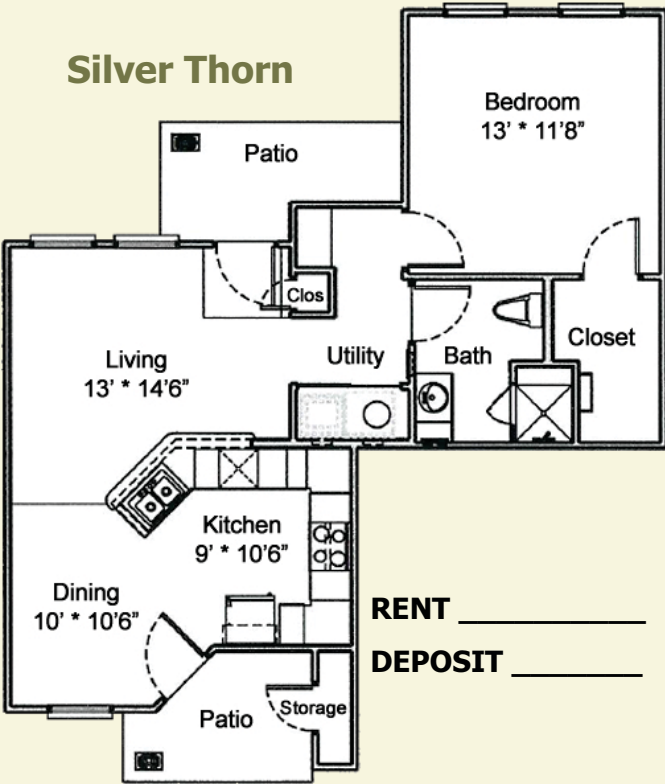

(903) 849-0171

Silver Thorn

RENT _____
DEPOSIT _____

1 Bdrm / 1 Bath 750 Sq. Ft.*

Silver Heart

RENT _____
DEPOSIT _____

2 Bdrm / 1 Bath

RENT _____
DEPOSIT _____

2 Bdrm / 1 Bath 900 Sq. Ft.*

Silver Rose

*Square footage is approximate Actual floorplans may vary