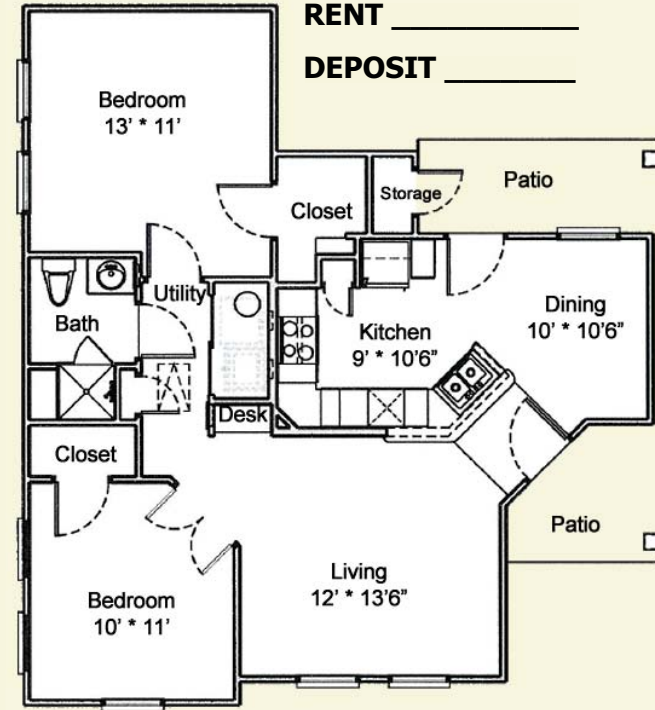

(903) 849-0171

Silver Thorn

RENT _____
DEPOSIT _____

1 Bdrm / 1 Bath 750 Sq. Ft.*

Silver Heart

RENT _____
DEPOSIT _____

2 Bdrm / 1 Bath

RENT _____
DEPOSIT _____

2 Bdrm / 1 Bath 900 Sq. Ft.*

Silver Rose

*Square footage is approximate Actual floorplans may vary