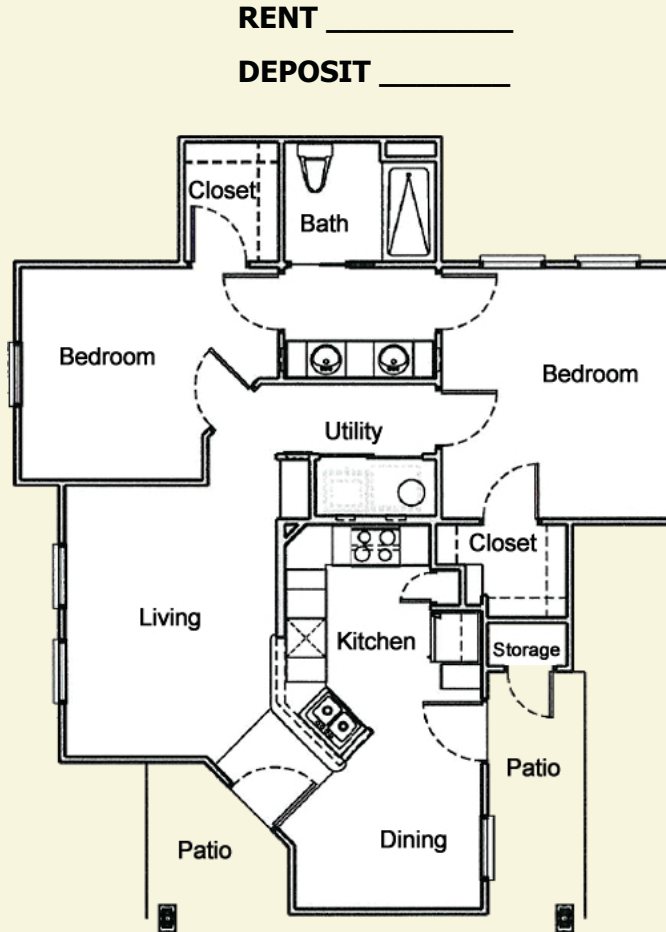

Community Features & Amenities

- 9 Foot Ceilings
- Beautiful Fixtures
- Self Cleaning Ovens
- Covered Entries
- Secured Storage
- Clubhouse with Sun Porch
- Community Laundry Room
- Walking Path
- Horseshoe Pit
- Beautifully Landscaped Grounds

(903) 849-0171

Silver Thorn

RENT _____
DEPOSIT _____

1 Bdrm / 1 Bath 750 Sq. Ft.*

Silver Heart

RENT _____
DEPOSIT _____

2 Bdrm / 1 Bath

RENT _____
DEPOSIT _____

2 Bdrm / 1 Bath 900 Sq. Ft.*

Silver Rose

*Square footage is approximate Actual floorplans may vary